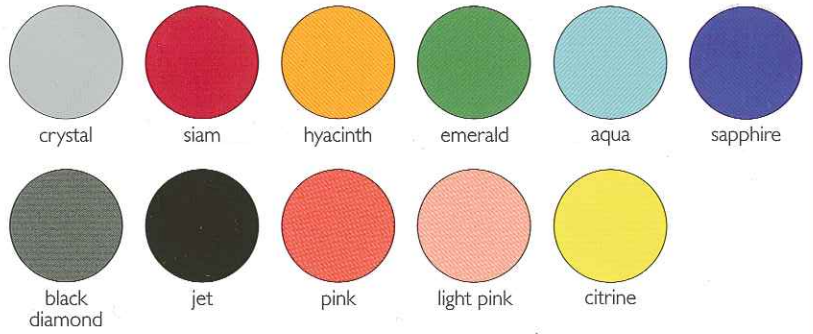

colours

									
gold	silver	blue	red	pink	purple	green	black	yellow	sky blue

SMOOTH STUDS

sizes

									
2mm	3mm	4mm							

colours

									
gold	silver	blue	pink	matt gold	matt silver	black	sky blue	light red	green

SMOOTH SHAPES

available in gold and silver

									
drop 6mm	drop 8mm	square 3mm	square 5mm	heart 6mm	heart 8mm	triangle 6x6mm	triangle 10x10mm	star 5mm	star 8mm
									
diamond 4x8mm	diamond 6x10mm	hexagon 4mm	hexagon 6mm						

RHINESTONES

SIZES

ss-6 - 2mm
 ss-10 - 3mm
 ss-16 - 4mm

COLOURS

Please note the colours shown can only be as accurate as the printing process allows and are to be used for general guidance only.

RHINESTUDS

SIZES

2mm
 3mm
 4mm

COLOURS

Please note the colours shown can only be as accurate as the printing process allows and are to be used for general guidance only.

SMOOTH STUDS

SIZES

2mm
 3mm
 4mm

COLOURS

Please note the colours shown can only be as accurate as the printing process allows and are to be used for general guidance only.