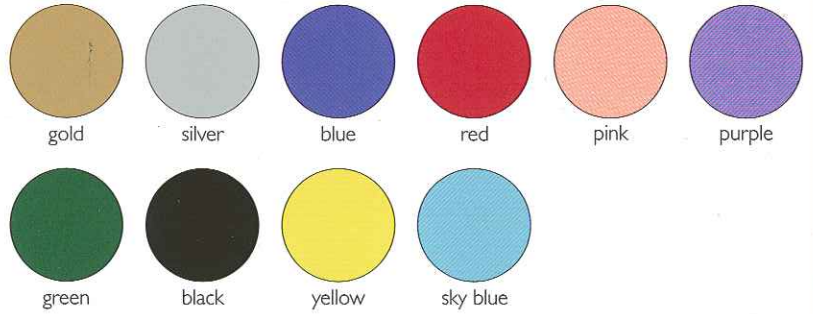

colours

									
gold	silver	blue	red	pink	purple	green	black	yellow	sky blue

SMOOTH STUDS

sizes

									
2mm	3mm	4mm							

colours

									
gold	silver	blue	pink	matt gold	matt silver	black	sky blue	light red	green

SMOOTH SHAPES

available in gold and silver

									
drop 6mm	drop 8mm	square 3mm	square 5mm	heart 6mm	heart 8mm	triangle 6x6mm	triangle 10x10mm	star 5mm	star 8mm
									
diamond 4x8mm	diamond 6x10mm	hexagon 4mm	hexagon 6mm						

RHINESTONES

SIZES

ss-6 - 2mm
 ss-10 - 3mm
 ss-16 - 4mm

COLOURS

Please note the colours shown can only be as accurate as the printing process allows and are to be used for general guidance only.

RHINESTUDS

SIZES

2mm
 3mm
 4mm

COLOURS

Please note the colours shown can only be as accurate as the printing process allows and are to be used for general guidance only.

SMOOTH STUDS

SIZES

2mm
 3mm
 4mm

COLOURS

Please note the colours shown can only be as accurate as the printing process allows and are to be used for general guidance only.